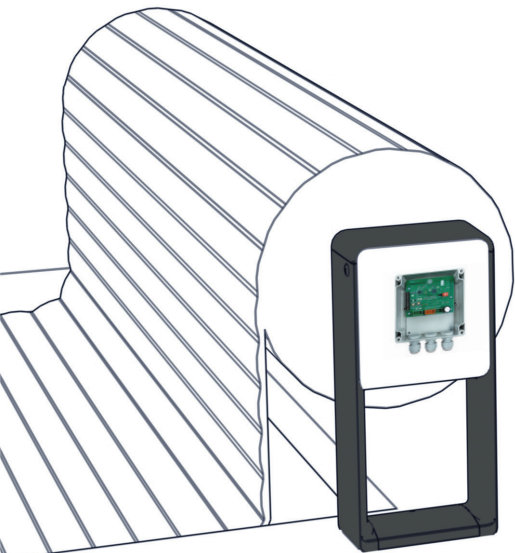

MOBILE APP COVER CONNECT (OPTIONAL)

Integrated directly in the base, the Bluetooth receiver is invisible to the naked eye.

The application lets you open and close the cover easily.

In order to comply with the **NF P90-308** standard, the user must be close to the pool.

After an initial quick pairing procedure, the connection is automatic on an unlimited number of smartphones.

Available on Android and iOS in 8 languages.

As an option, a wireless wall control unit can be fitted for even more versatility and convenience. A key ring remote control is available as an option, but does not comply with the NF P90-308 standard.

Optional: Bluetooth receiver integrated in the base

Key ring remote control (optional)
Key ring remote control (optional)

Wireless wall control (optional)

Mobile app COVER CONNECT
Optional

OCTEO, THE COMPONENTS: