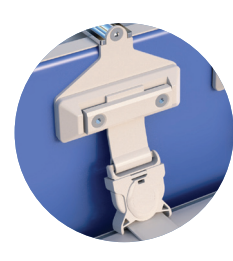

Trapezoid steps

Wall- or top-mounted

Loop system with fabric strap

ABS system

Stainless steel system

316 L stainless steel loop + PVC strap in the color of the slat

White

Sand

Grey

Medium grey

OPTION:

WINTERING NET FOR AUTOMATIC COVER

The net cover is a very economical way of protecting your slats in winter and guarantees a much easier and faster reopening of the pool in spring by preventing leaves, pine needles and other undesirable stains from tarnishing the cover. Very light net in grey color, fastened to all 4 corners of the pool.