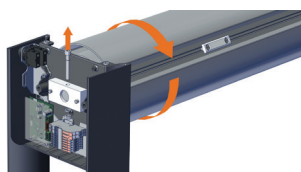

TECHNICAL AND PRACTICAL BENEFITS

Moteur débrayable

Easy to use: thanks to its tubular motor fitted in the roller shaft and with a simple turn of the key or from your smartphone via the optional Cover Connect App, the cover rolls up and unrolls in no time.

Disengageable motor: for greater peace of mind and to secure the pool manually in case of a prolonged power cut or other malfunction.

Peace of mind: fitted with a limit switch system as standard. Once closed, the **cover stops automatically at the end of the pool**.

Perfectly adapted to market developments: for users who have opted for water treatment with a salt water chlorinator, OCTEO integrates as standard a box with a contact for controlling the dosing device. According to the instructions you send to the chlorinator, the chlorine will be produced automatically depending on whether the automatic cover is open or closed.

**AESTHETIC,
FRENCH
MANUFACTURE**